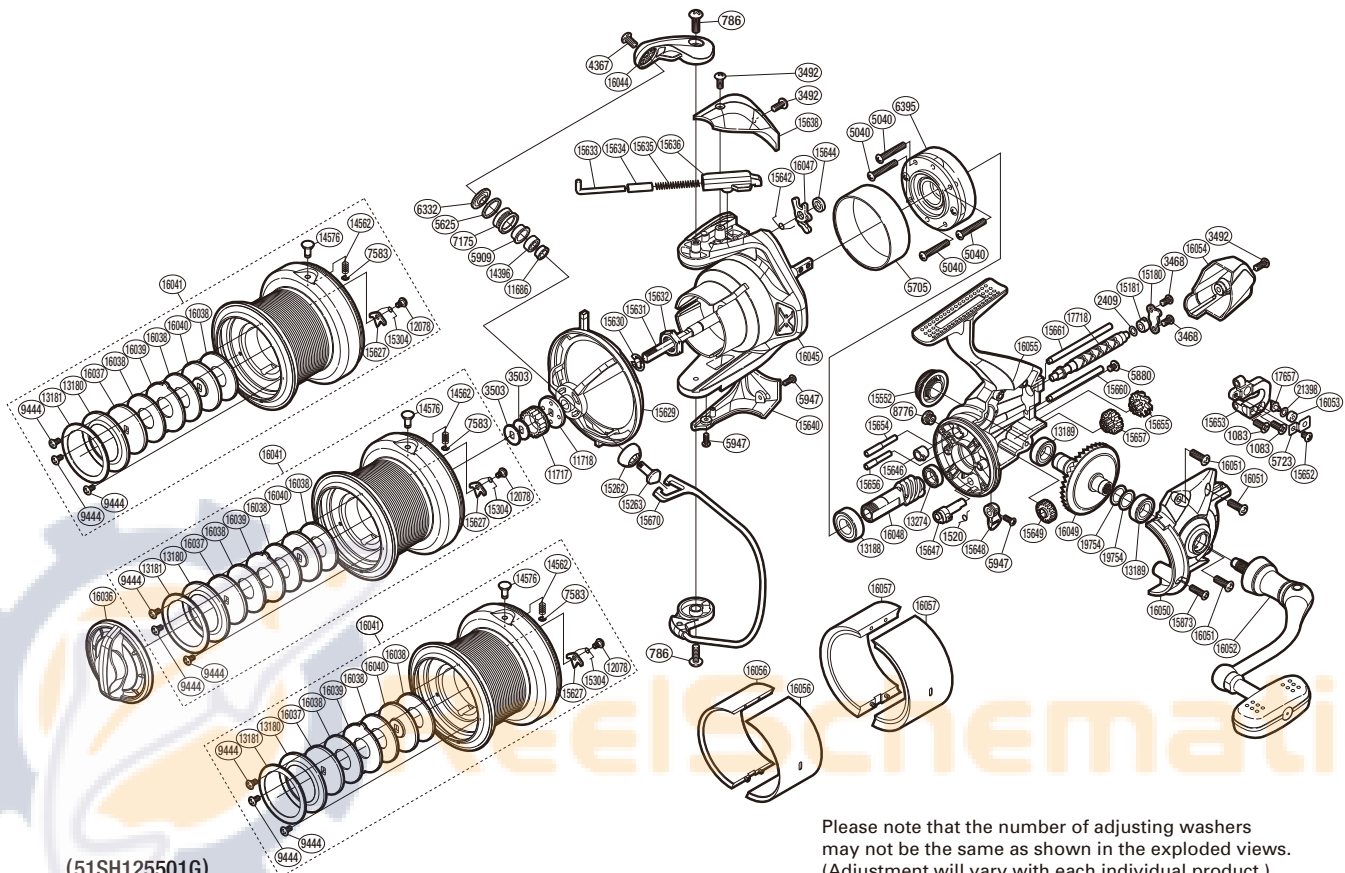

SHIMANO

ULTEGRA C14+ XSB SA-RB

ULCI4+ 5500XSB

(51SH125501G)

Please note that the number of adjusting washers may not be the same as shown in the exploded views. (Adjustment will vary with each individual product.)